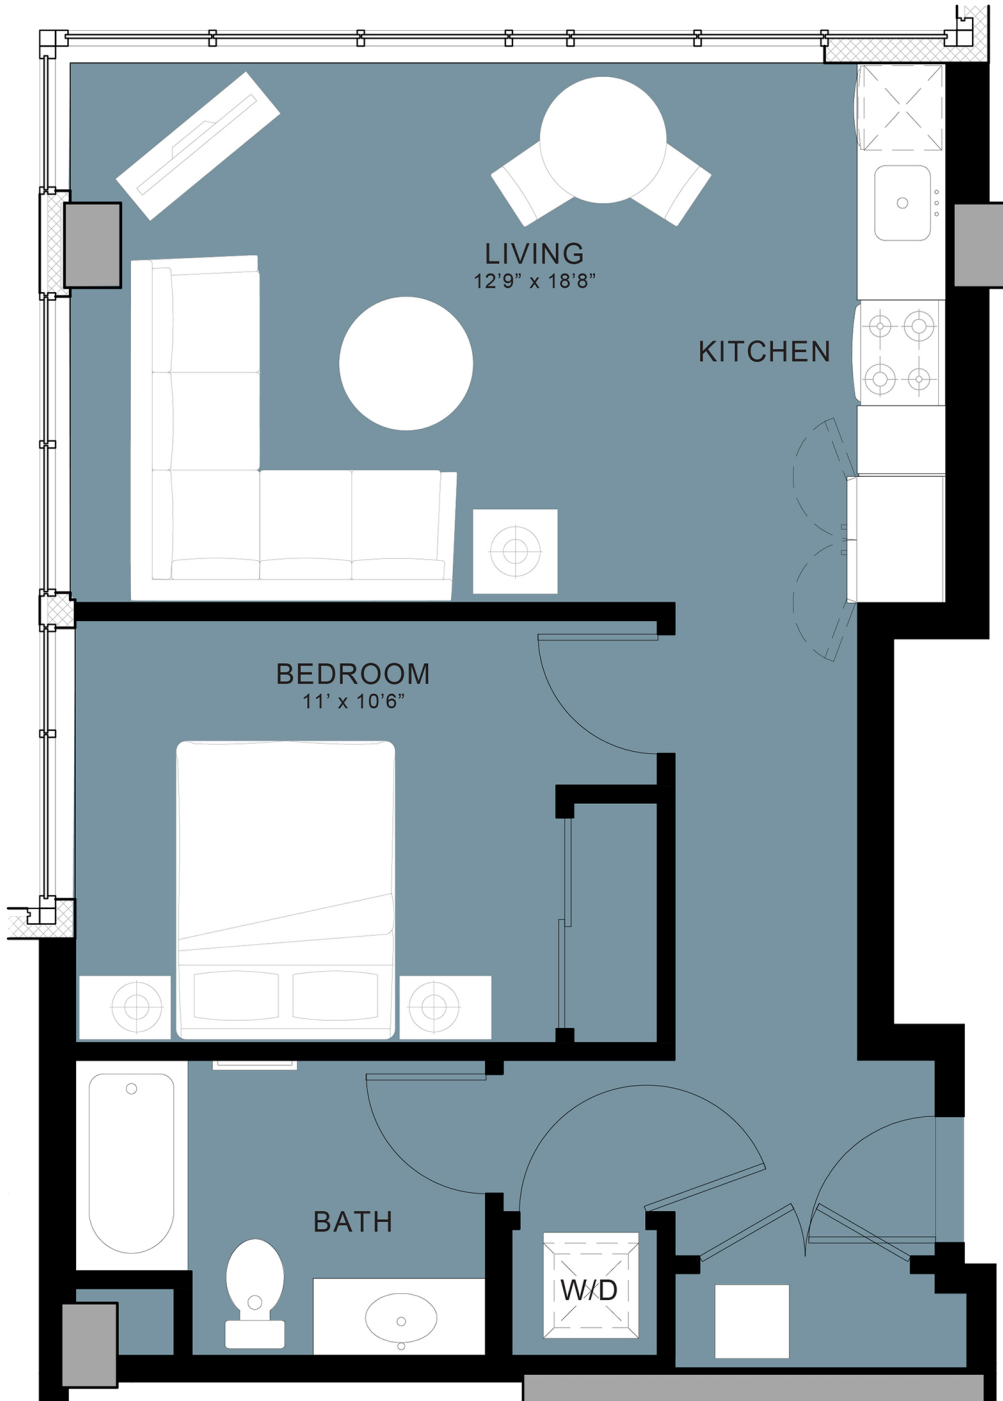

C5 UNIT

SQFT: 676
ONE BEDROOM

UNITS

201, 301, 401,
501, 601, 701,
801, 901

PARK88
RESIDENCES