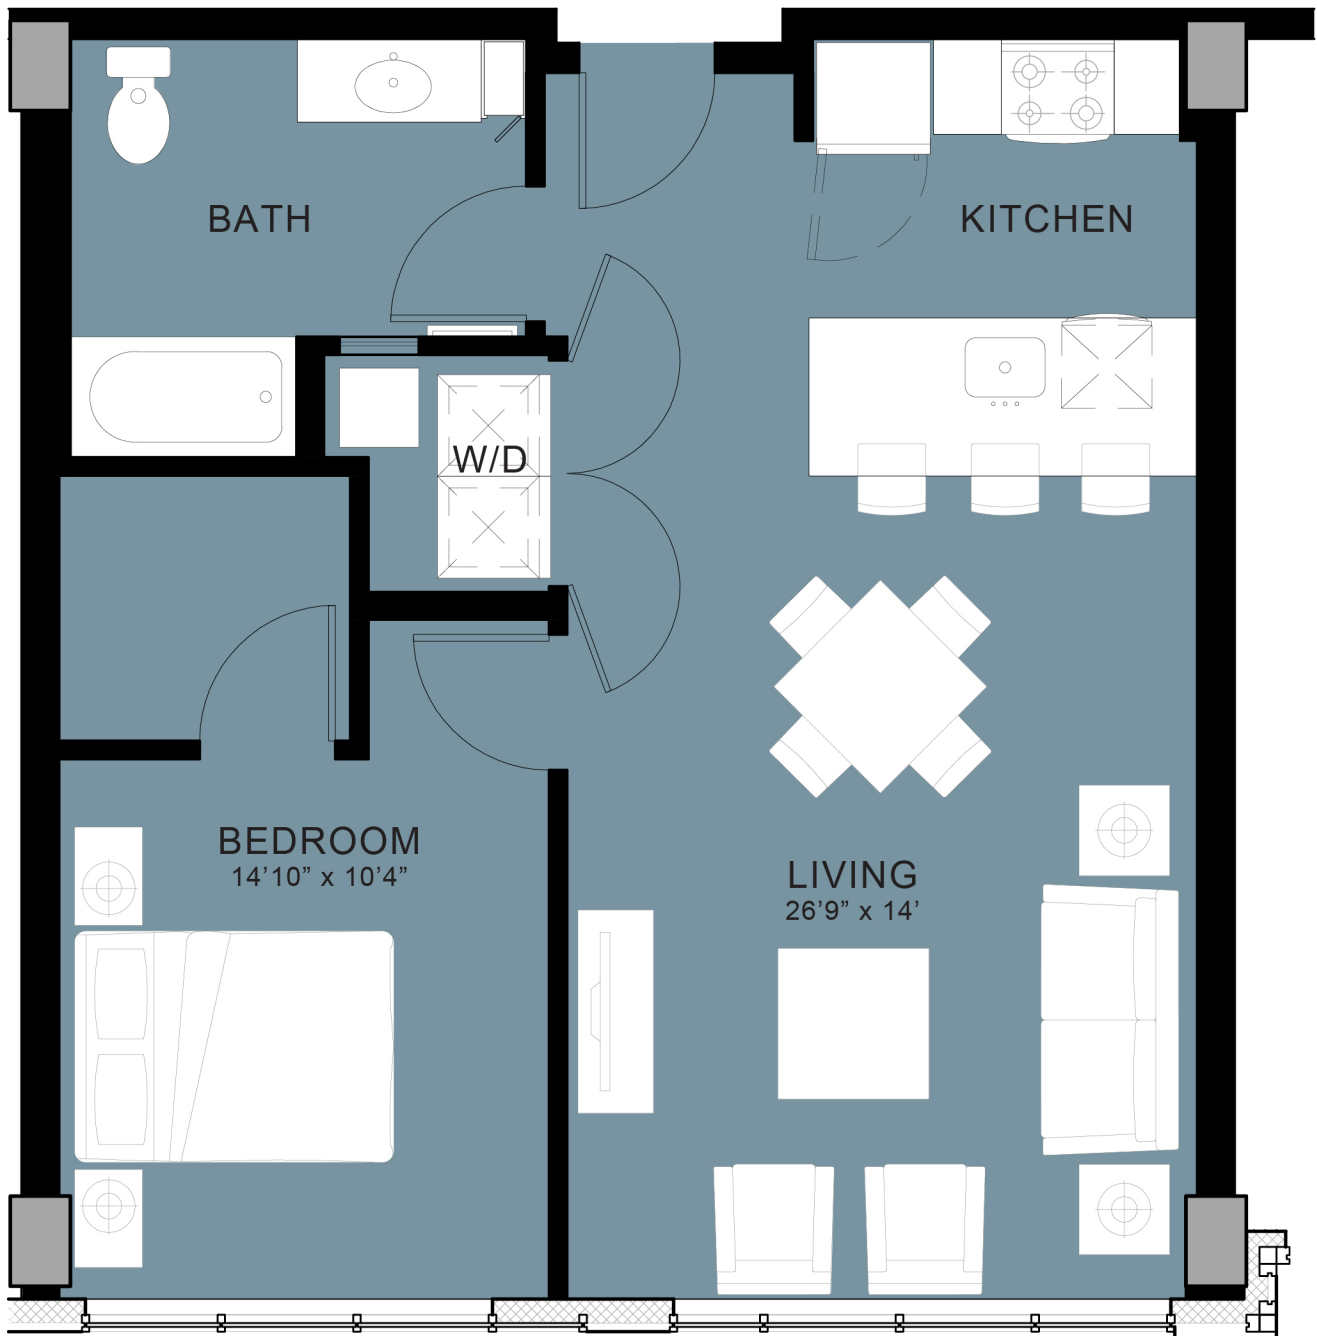

C6-B UNIT

SQFT: 759
ONE BEDROOM

UNITS

508*, 608*,
708*, 808*

*ADA FLOORPLANS MAY VARY

88 102ND AVE NE BELLEVUE, WA 98004

425.451.7715

PARK88.COM